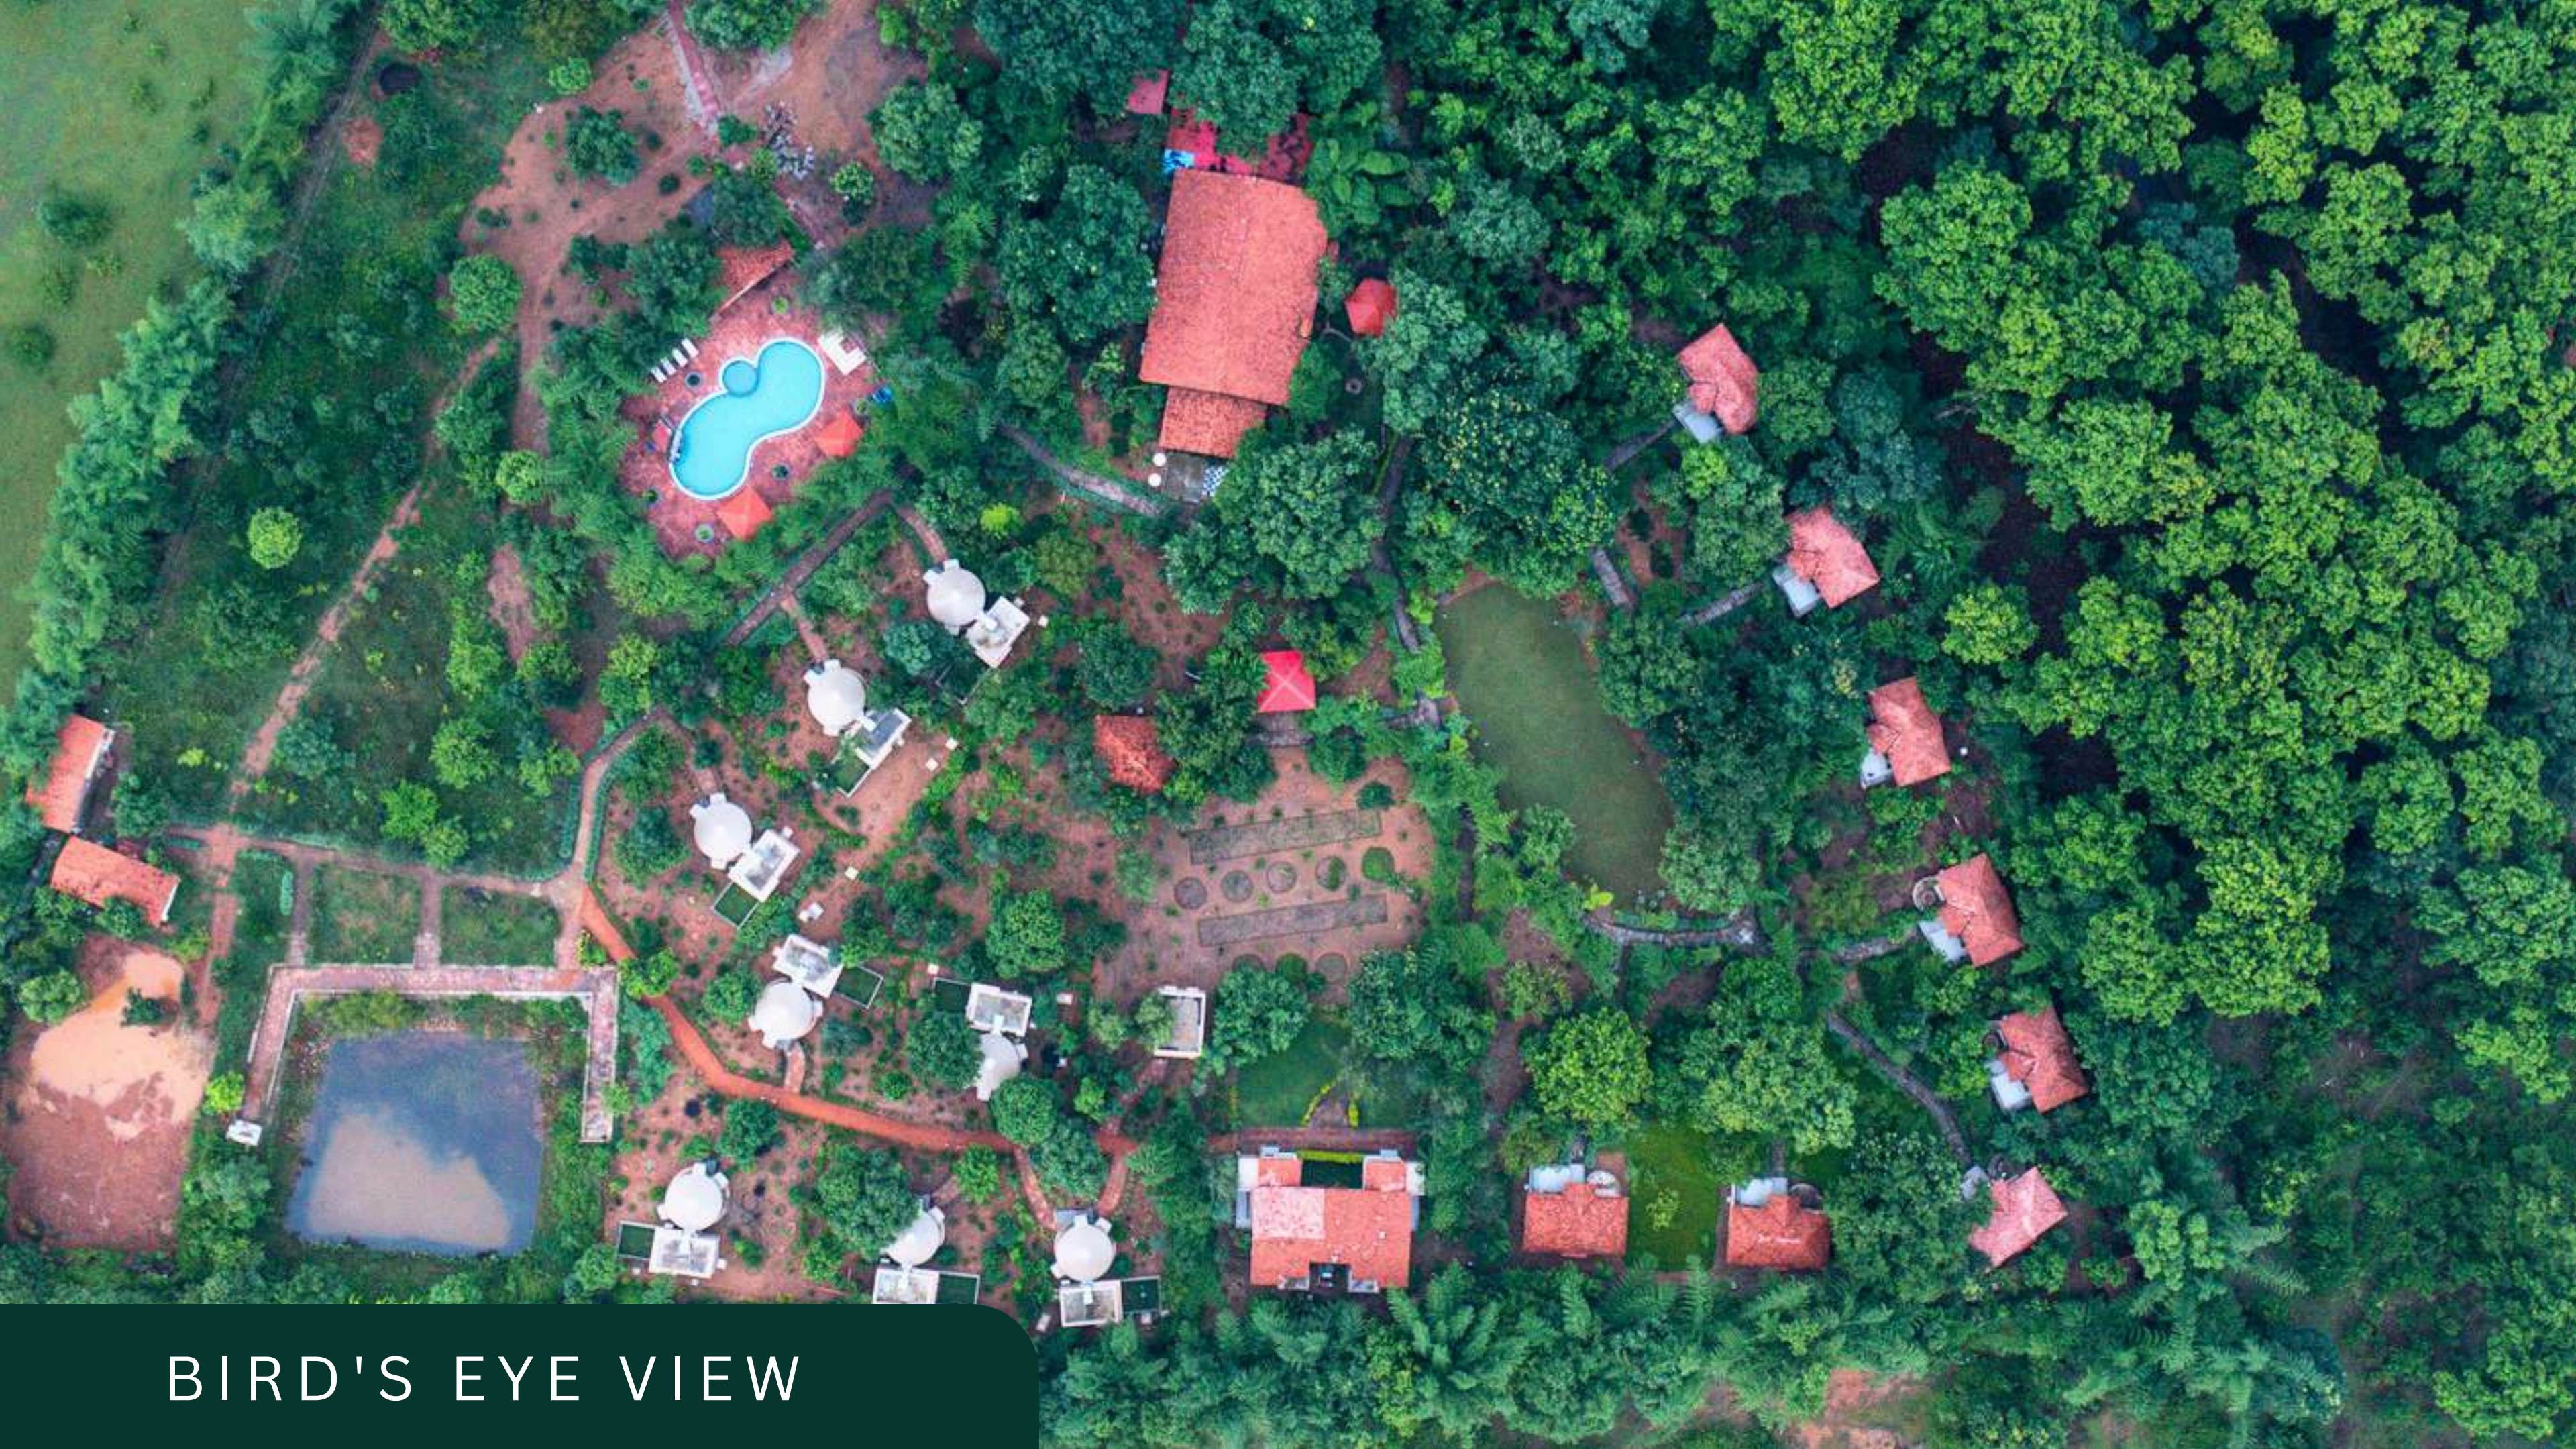

Täthastu  
Kamha

BIRD'S EYE VIEW

RECEPTION - EXTERIOR

RECEPTION - INTERIOR

Tathastu  
PHOTO WALL  
Dedicated to Ace Photographer  
MR. VARUN THAKKAR

Tathastu  
SPA  
Relax, Refresh & Recharge

HEAD MASSAGE  
15 minutes

**SCARLET MINIVET .**  
The Scarlet Minivets are common resident breeding birds in forests and other well-wooded habitats including gardens. The males are scarlet to orange with black upper parts, the females are usually yellow with greyish olive upper parts. It catches insects in trees by flycatching or while perched. It nests high up in the treetops. The nest is a cup-like structure woven with small twigs and spiders' webs to increase the strength of the nest. Two or three spotted pale green eggs are laid.